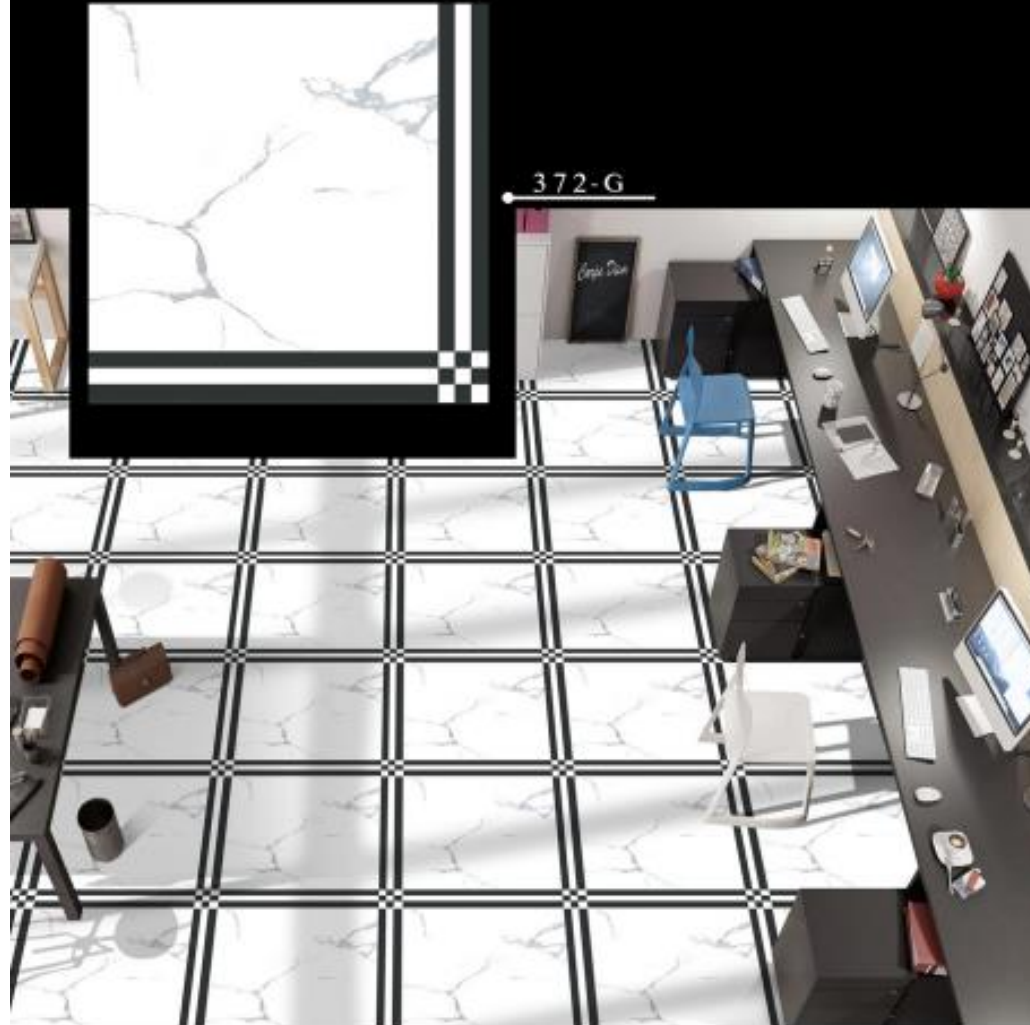

PORCELAIN  
VITRIFIED TILES  
600X600MM

GLOSSY\_SERIES

353-G

PORCELAIN  
VITRIFIED TILES  
600X600MM

GLOSSY\_SERIES

PORCELAIN  
VITRIFIED TILES  
600X600MM

GLOSSY\_SERIES

377-G